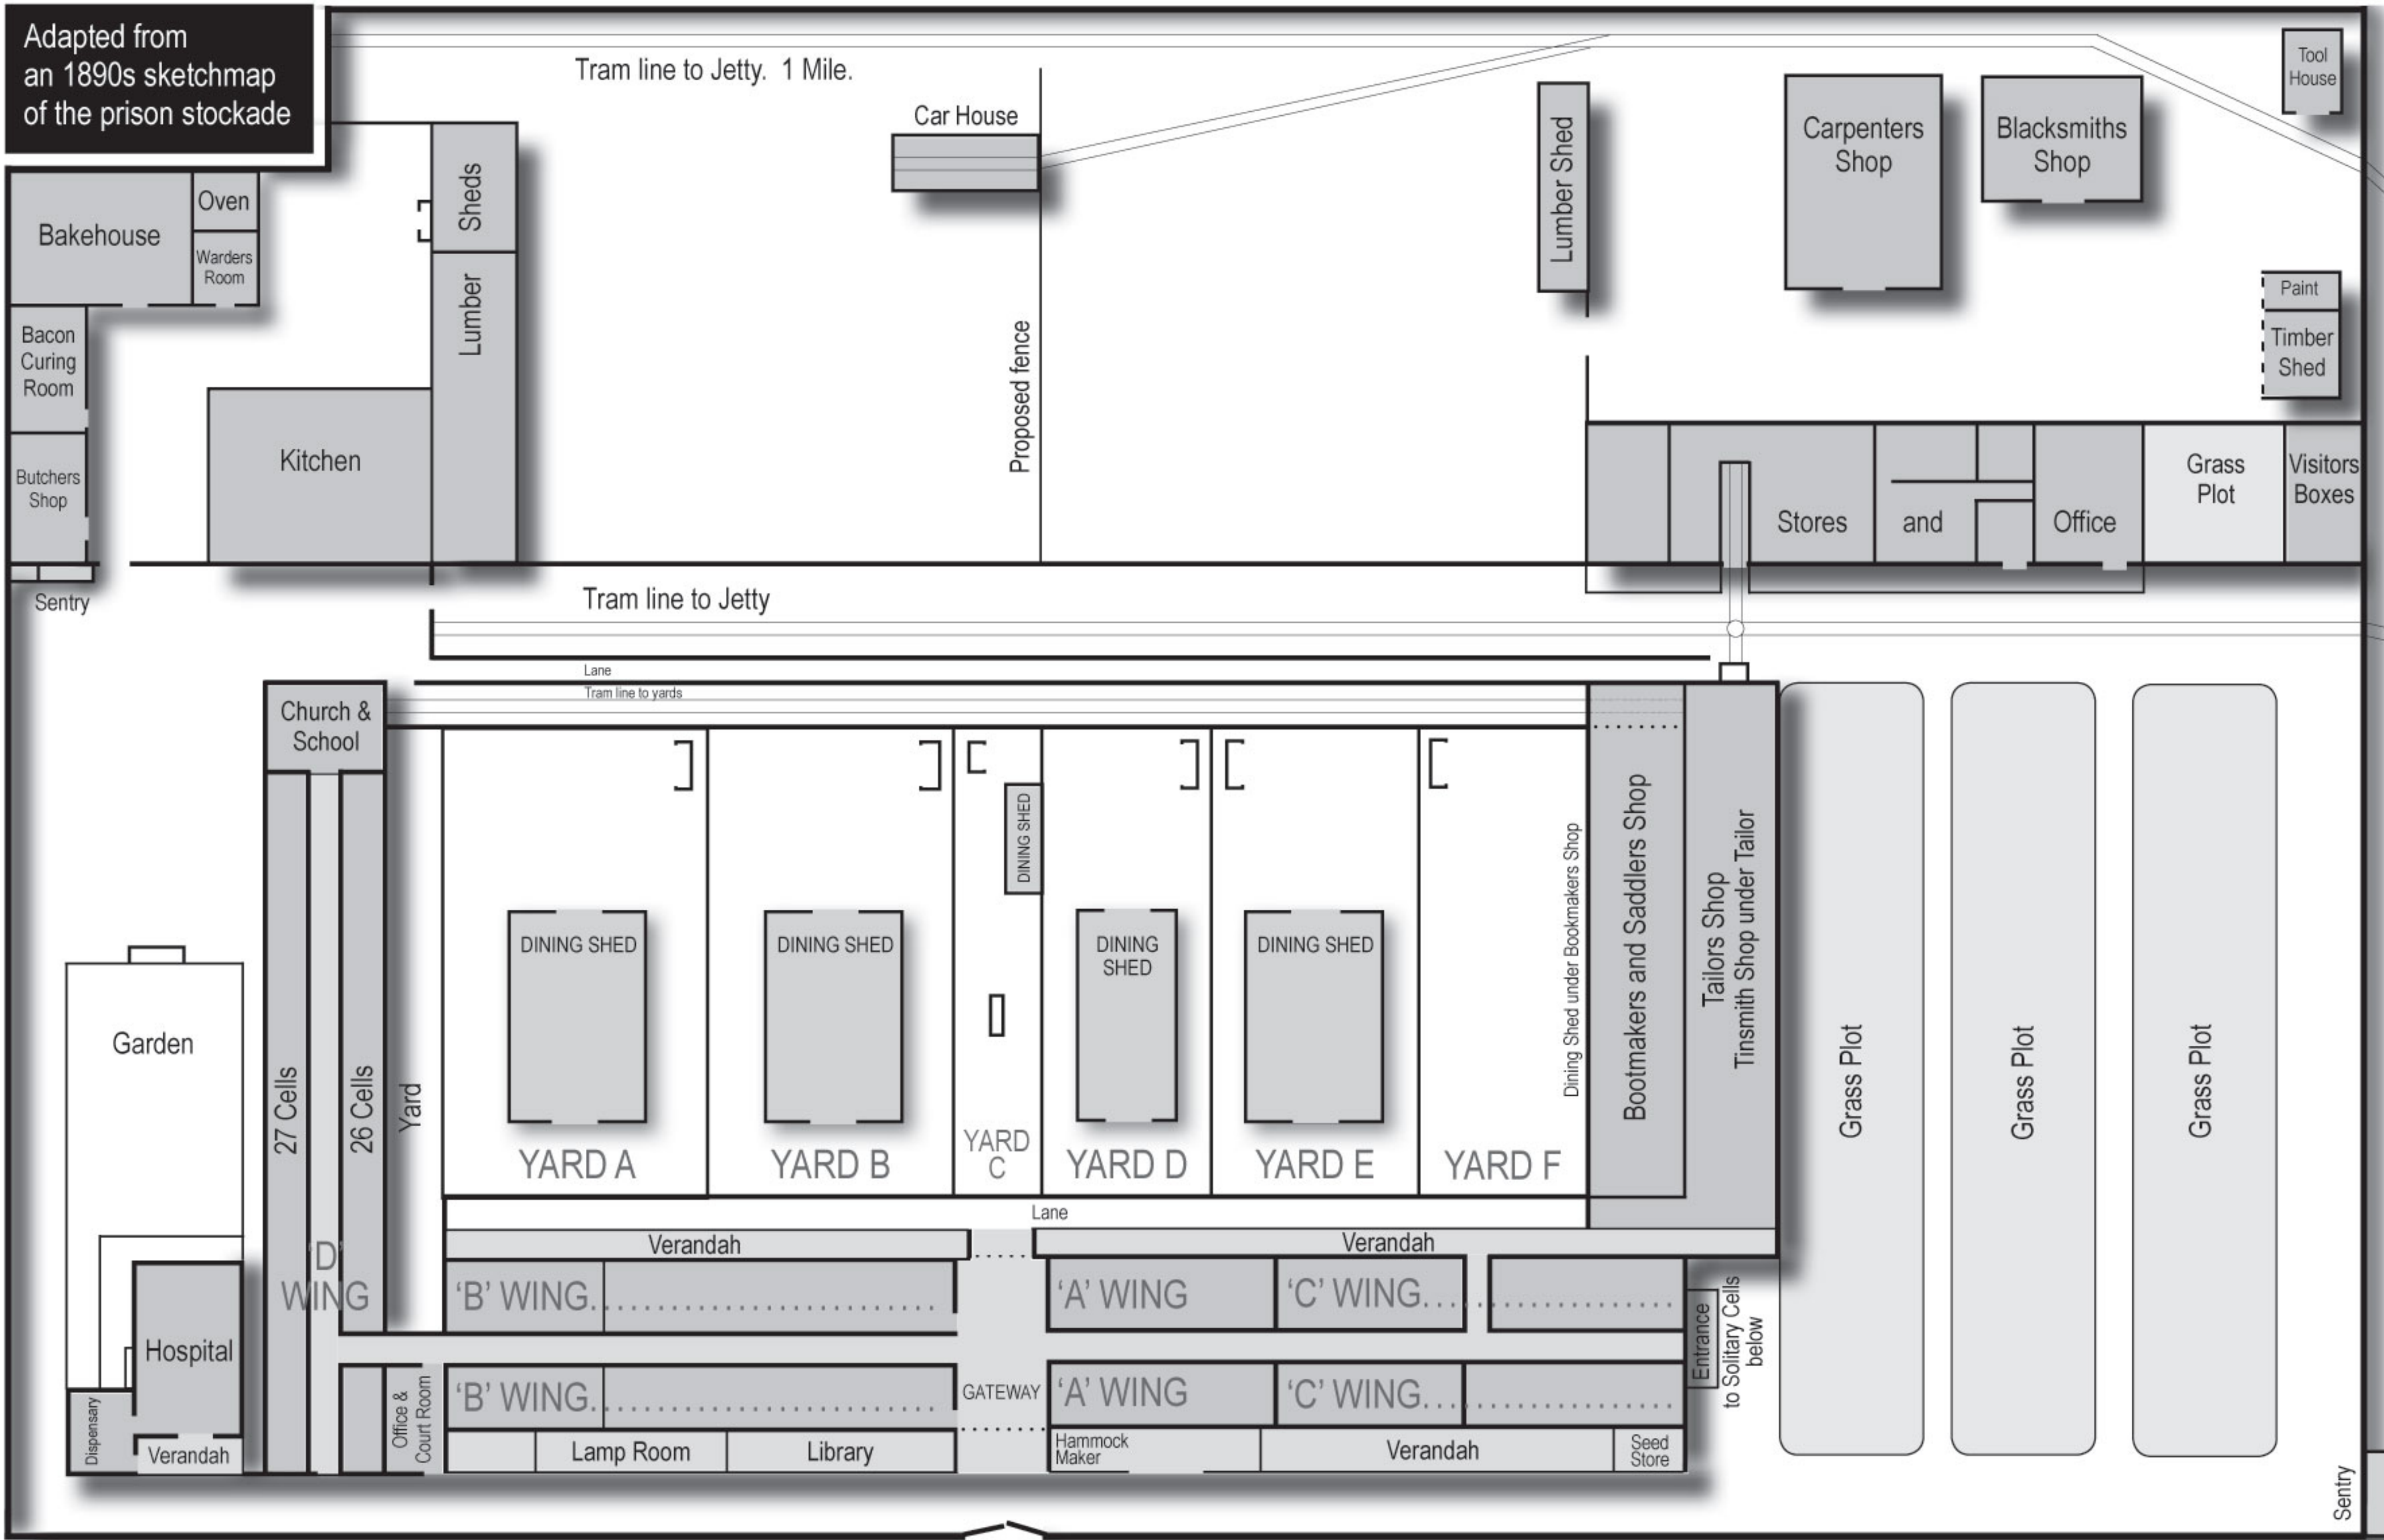

Adapted from an 1890s sketchmap of the prison stockade

The Stockade: Ground Plan. H. M. Penal Establishment. St. Helena Queensland

Scale 38 ft to the inch